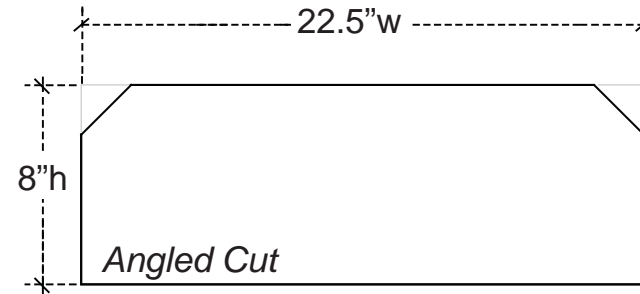

Another

classic presentation

Classic Presentation 32 Graphic Dims

Optional Headers

Headers come in black or white Sintra - Requires a Set of Header Clips (POP-119)

Live Area = 10.5" w x 30.5" h
NO BLEED
Finished Size = 10.5" w x 30.5" h

Roll-able Graphic with 1/4" Black Hook Velcro applied to all 4 sides of the Back Surface

Live Area = 22.5" w x 30.5" h
NO BLEED
Finished Size = 22.5" w x 30.5" h

Roll-able Graphic with 1/4" Black Hook Velcro applied to all 4 sides of the Back Surface

Live Area = 10.5" w x 30.5" h
NO BLEED
Finished Size = 10.5" w x 30.5" h

Roll-able Graphic with 1/4" Black Hook Velcro applied to all 4 sides of the Back Surface