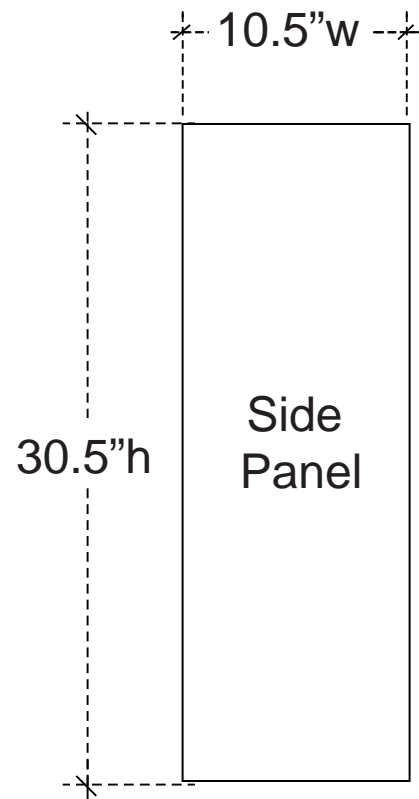

Another

classic presentation

Classic Presentation 32 Graphic Dims

Optional Headers

Headers come in black or white Sintra - Requires a Set of Header Clips (POP-119)

Live Area = 10.5" w x 30.5" h
NO BLEED
Finished Size = 10.5" w x 30.5" h

Roll-able Graphic with 1/4" Black Hook Velcro applied to all 4 sides of the Back Surface

Live Area = 22.5" w x 30.5" h
NO BLEED
Finished Size = 22.5" w x 30.5" h

Roll-able Graphic with 1/4" Black Hook Velcro applied to all 4 sides of the Back Surface

Live Area = 10.5" w x 30.5" h
NO BLEED
Finished Size = 10.5" w x 30.5" h

Roll-able Graphic with 1/4" Black Hook Velcro applied to all 4 sides of the Back Surface