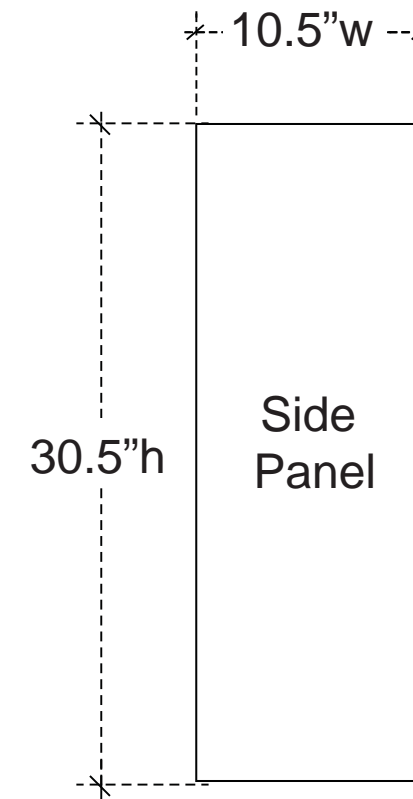

Another

classic presentation

Classic Presentation 32 Graphic Dims

Optional Headers

Headers come in black or white Sintra - Requires a Set of Header Clips (POP-119)

Live Area = 10.5" w x 30.5" h
NO BLEED
Finished Size = 10.5" w x 30.5" h

Roll-able Graphic with 1/4" Black Hook Velcro applied to all 4 sides of the Back Surface

Live Area = 22.5" w x 30.5" h
NO BLEED
Finished Size = 22.5" w x 30.5" h

Roll-able Graphic with 1/4" Black Hook Velcro applied to all 4 sides of the Back Surface

Live Area = 10.5" w x 30.5" h
NO BLEED
Finished Size = 10.5" w x 30.5" h

Roll-able Graphic with 1/4" Black Hook Velcro applied to all 4 sides of the Back Surface