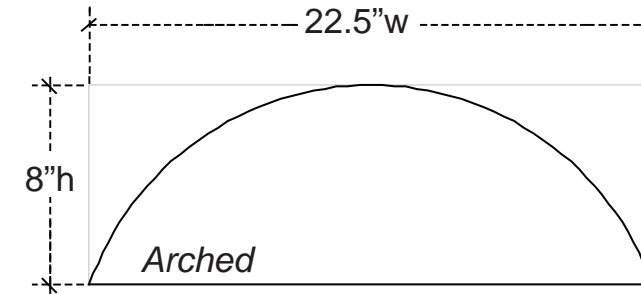

Another

classic presentation

Classic Presentation 32 Graphic Dims

Optional Headers

Headers come in black or white Sintra - Requires a Set of Header Clips (POP-119)

Live Area = 10.5" w x 30.5" h
NO BLEED
Finished Size = 10.5" w x 30.5" h

Roll-able Graphic with 1/4" Black Hook Velcro applied to all 4 sides of the Back Surface

Live Area = 22.5" w x 30.5" h
NO BLEED
Finished Size = 22.5" w x 30.5" h

Roll-able Graphic with 1/4" Black Hook Velcro applied to all 4 sides of the Back Surface

Live Area = 10.5" w x 30.5" h
NO BLEED
Finished Size = 10.5" w x 30.5" h

Roll-able Graphic with 1/4" Black Hook Velcro applied to all 4 sides of the Back Surface